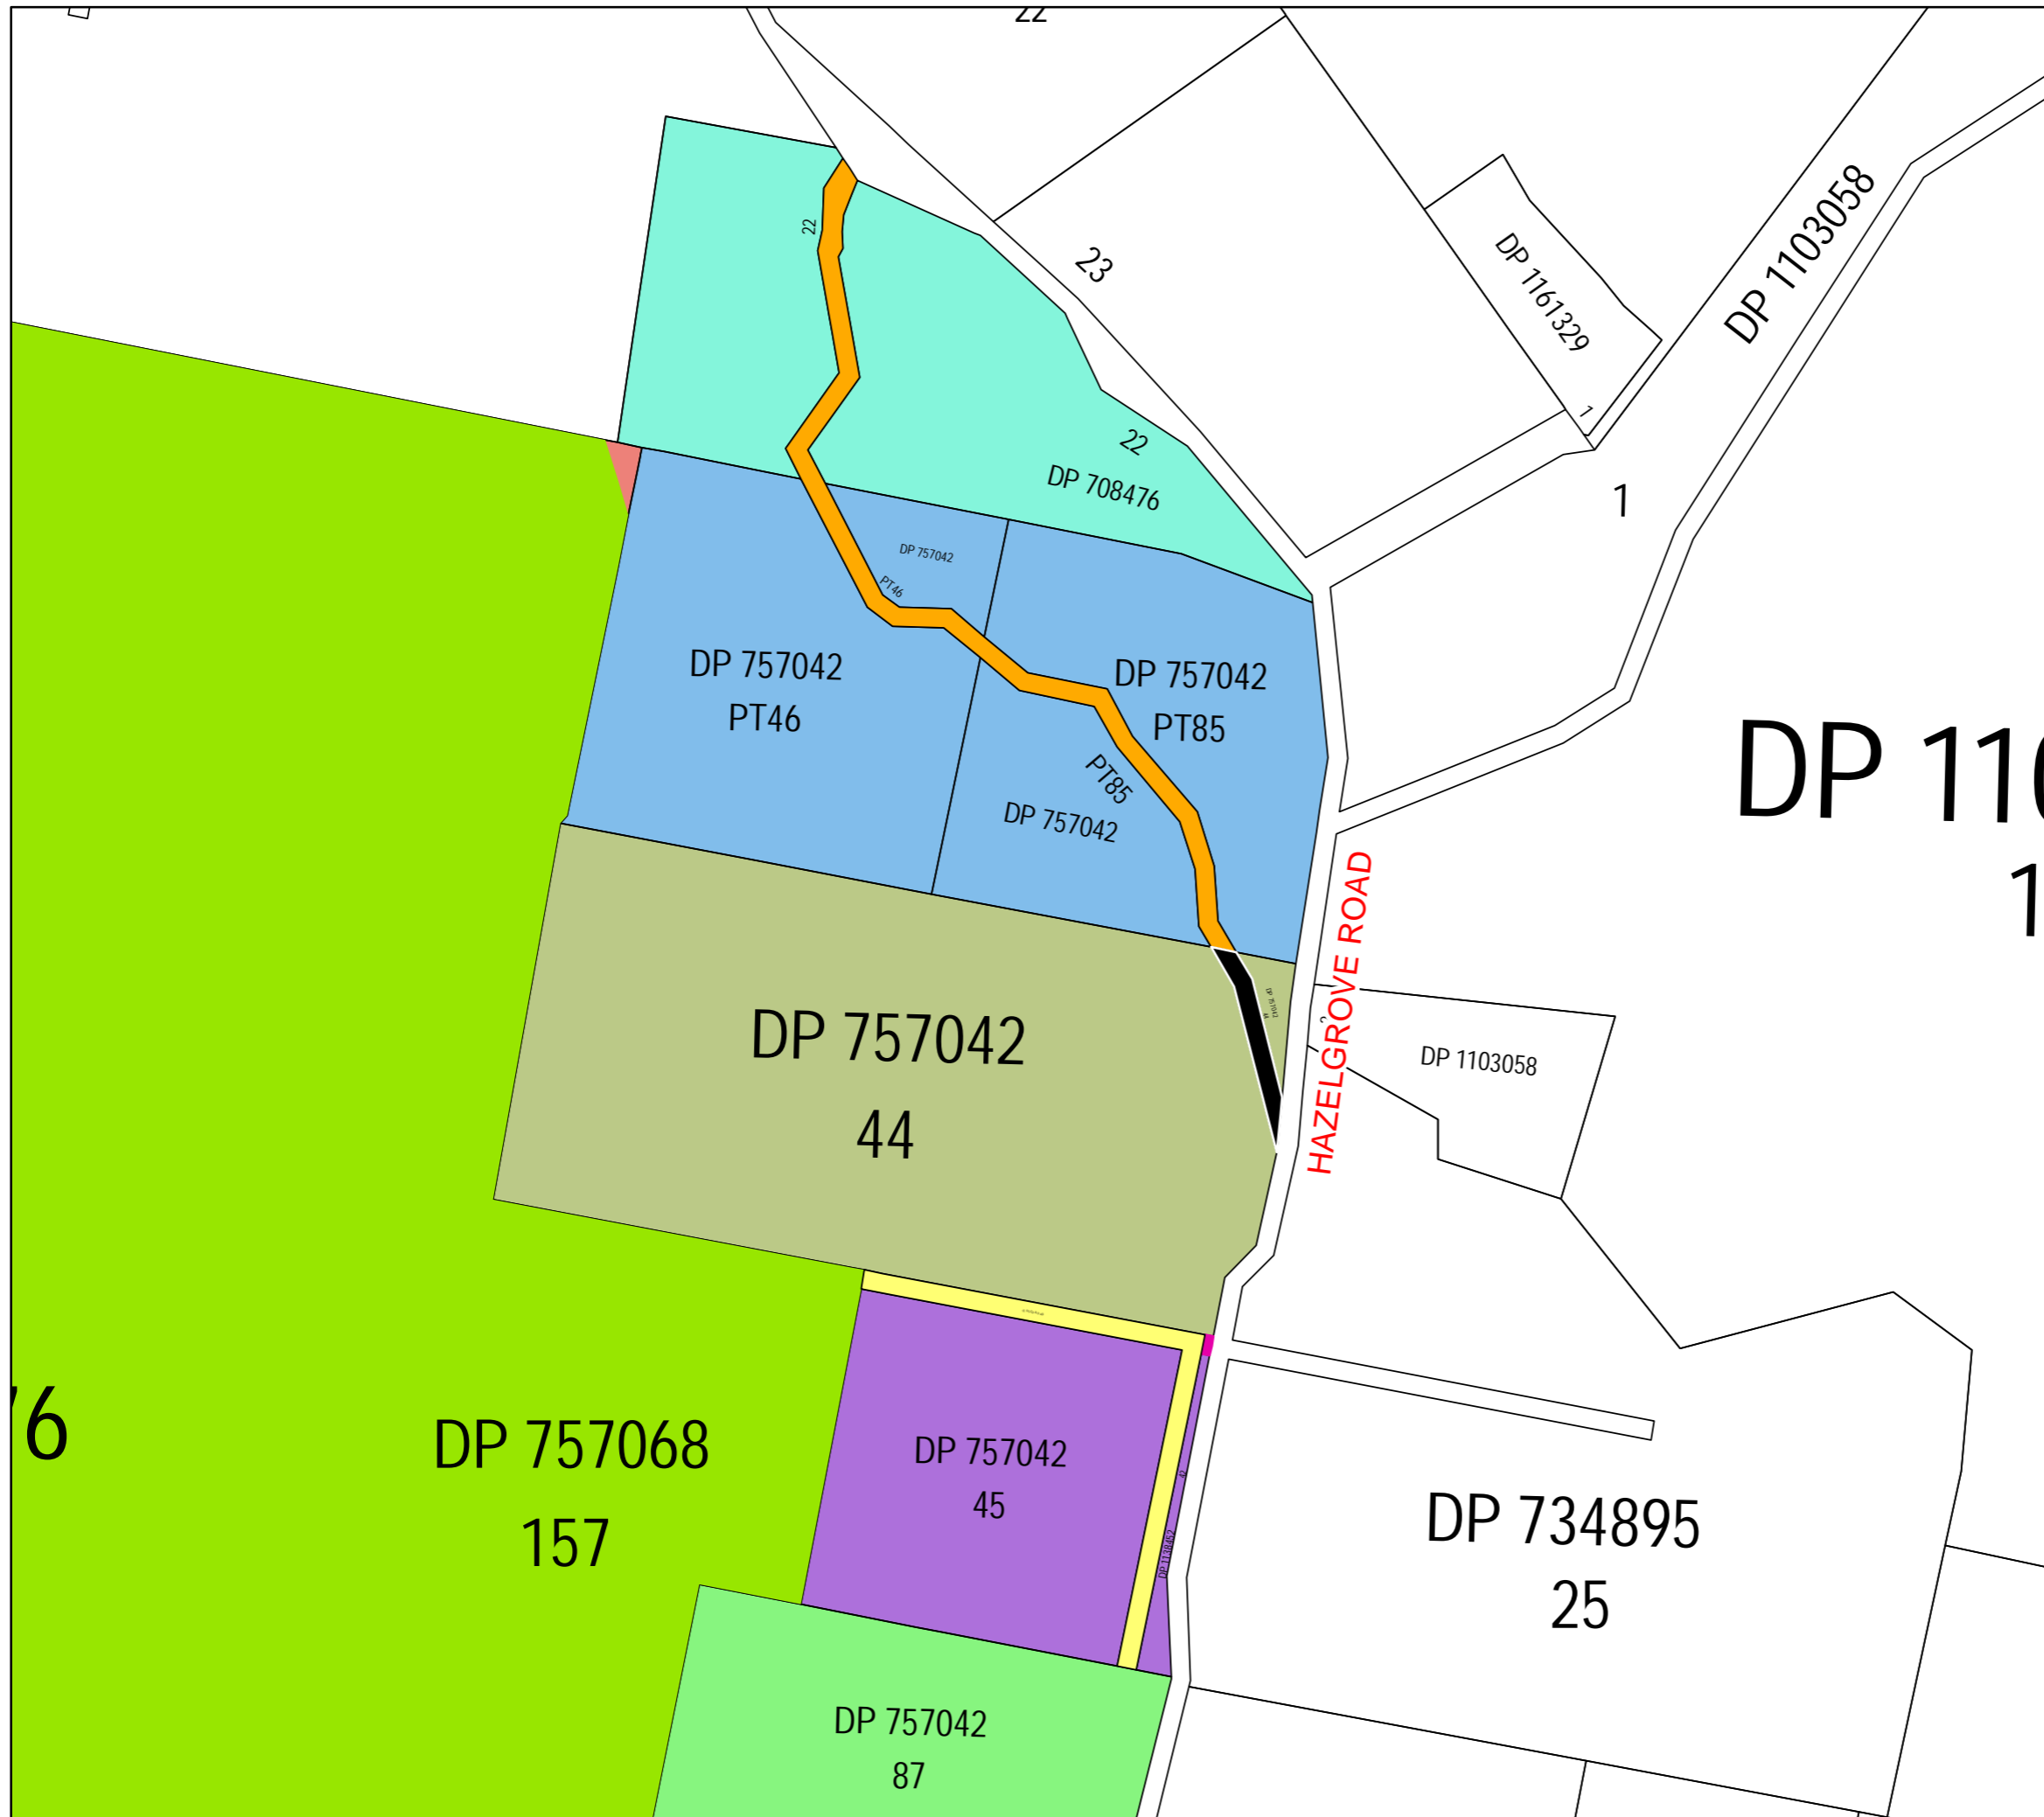

Proposed Closure of Roads

LGA: OBERON
LOCALITY : HAZELGROVE
PARISH : BLENHEIM AND OBERON
COUNTY : WESTMORELAND

Legend

- JOHN VOS
- ROBERT ANTHONY BUCKLAND
- BERNARD STRBIK
- HER MAJESTY QUEEN ELIZABETH THE SECOND
- TRANSGRID
- WILLIAM HENRY MULDOON
- ROAD CLOSURE APPLICATION W388498
- UNNECESSARY CROWN ROADS
- UNNECESSARY COUNCIL ROADS
- CLOSED ROADS
- BLENHEIM STATE FOREST

DP 110
1

HAZELGROVE ROAD

Disclaimer:
 The information contained in this map has been provided in good faith. Whilst all effort has been made to ensure the accuracy and completeness of this information, the data providers take no responsibility for errors or omissions nor any loss or damage that may result from the use of this information.
 Copyright: Crown Lands, 2011