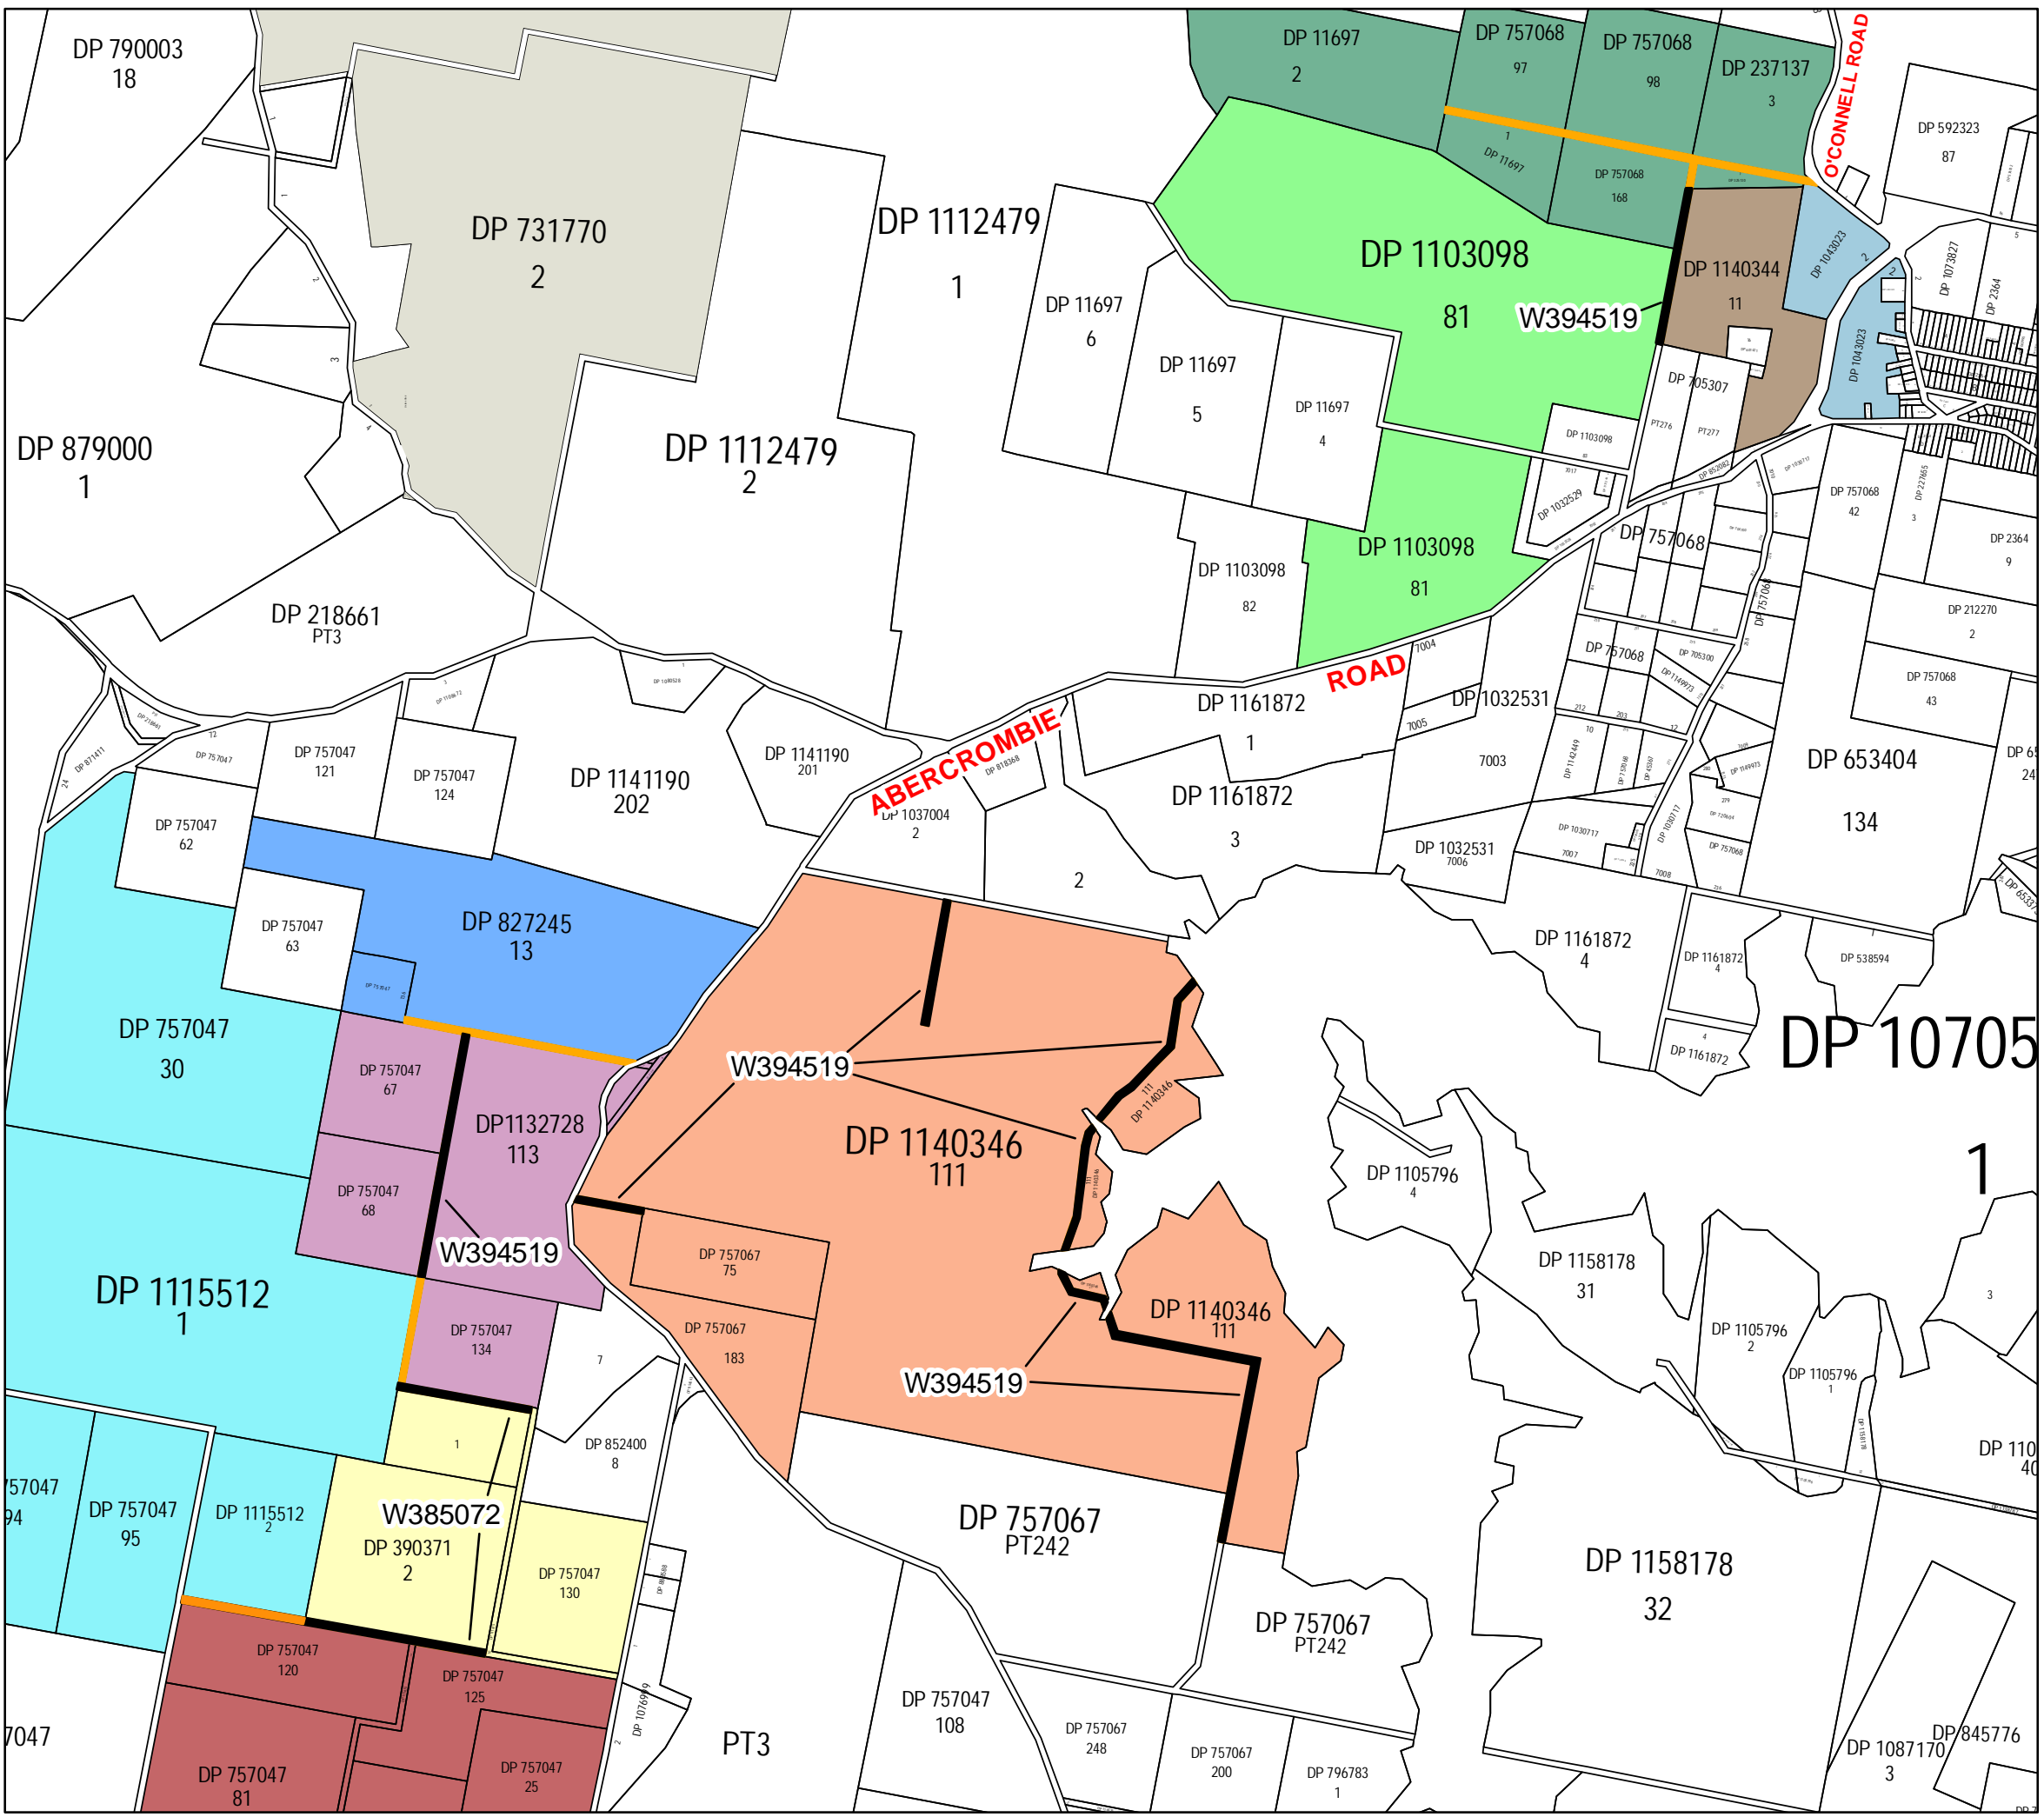

Proposed Closure of Crown Roads

LGA: OBERON
LOCALITY : OBERON AND NORWAY
PARISH : OBERON, NORWAY AND CRETE
COUNTY : WESTMORELAND

Legend

- KEITH HARVEY WALKER
- BARRY ARTHUR LANG
- WAYNE WILLIAM SARGENT
- JOHN LINDSAY BRIEN
- KEVIN JAMES RYAN
- JOHN LINDSAY BRIEN
- FRANK ALLAN BRIEN
- JOHN LINDSAY BRIEN
- JETBAR PTY LIMITED
- JOHN LINDSAY BRIEN
- ROAD CLOSURE APPLICATIONS
- PROPOSED ROAD CLOSURES
- STATE FOREST

Disclaimer:
 The information contained in this map has been provided in good faith. Whilst all effort has been made to ensure the accuracy and completeness of this information, the data providers take no responsibility for errors or omissions nor any loss or damage that may result from the use of this information.
 Copyright: Crown Lands, 2011