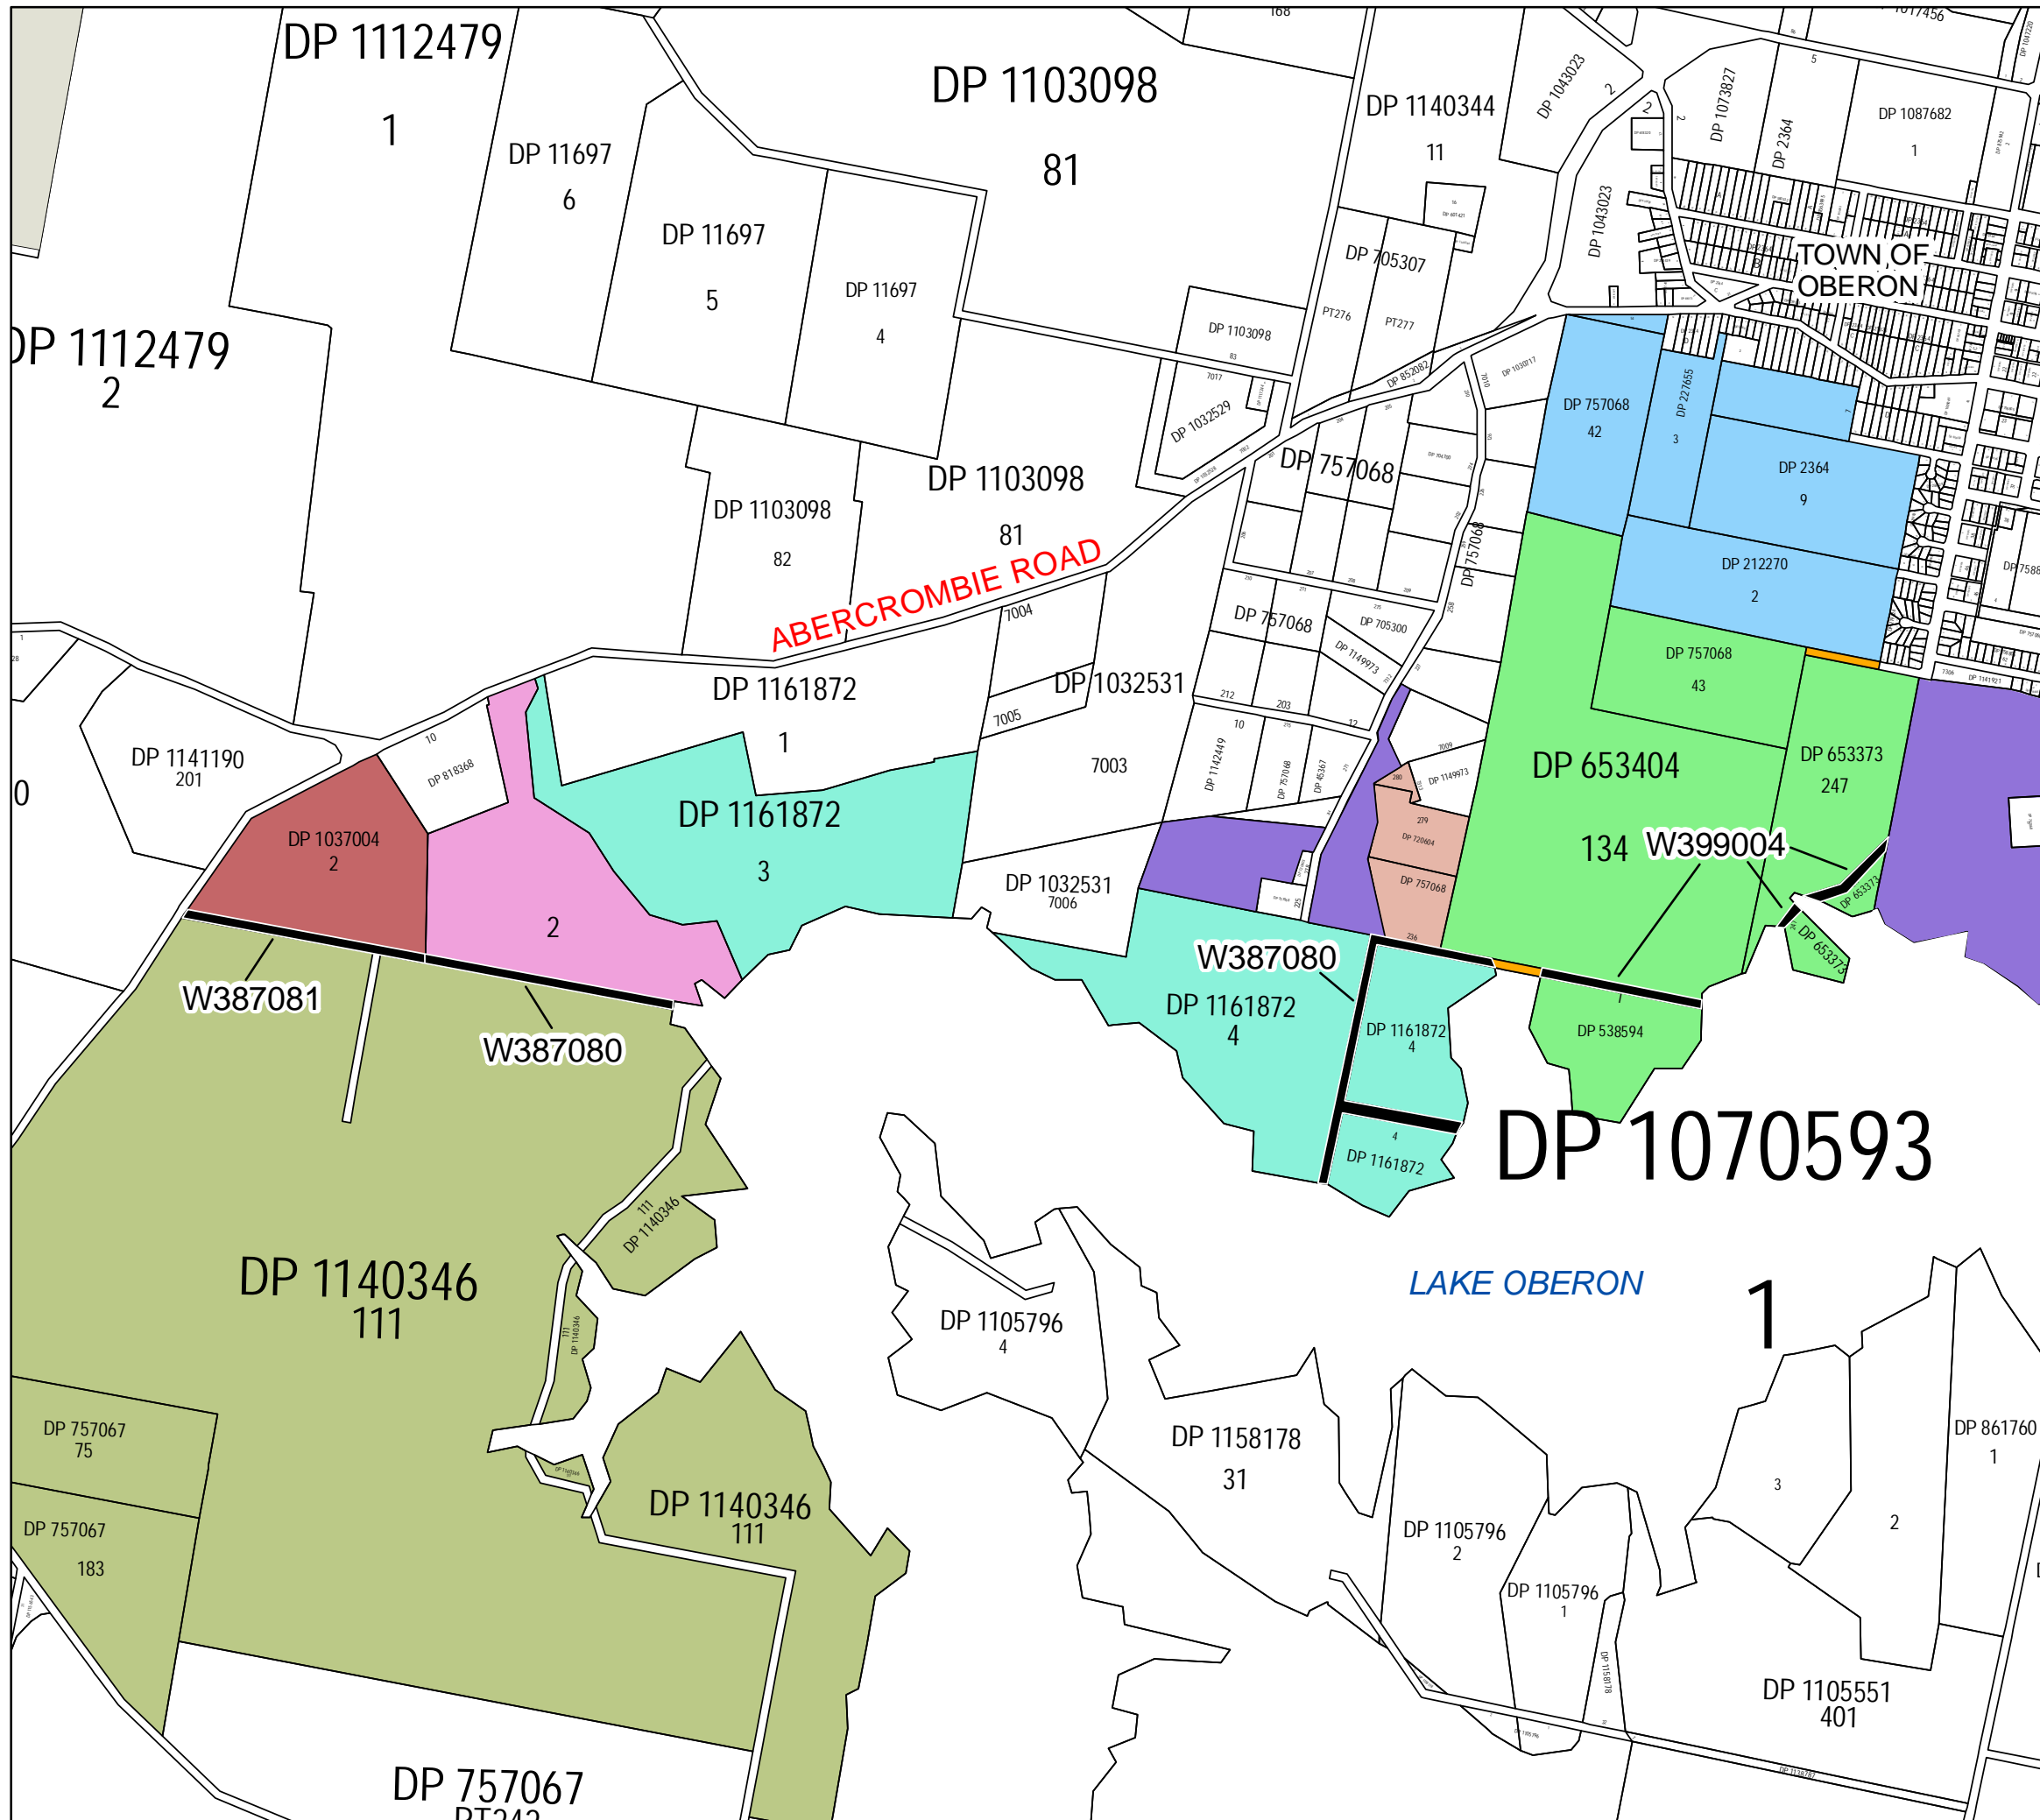

Proposed Closure of Unnecessary Crown Roads

LGA: OBERON
LOCALITY : OBERON
PARISH : OBERON AND NORWAY
COUNTY : WESTMORELAND

Legend

- JOHN LINDSAY BRIEN
- THE STATE OF NEW SOUTH WALES
- DONALD ANTHONY HALLAM
- GEORGE COOPER CUNYNGHAME
- MARGARET LYNETTE STEVENSON
- SAMUEL JOHN SEDGWICK HARRIS
- GRAEME MILTON EVANS
- MARK VOYTILLA
- ROAD CLOSURE APPLICATIONS
- UNNECESSARY CROWN ROADS

Disclaimer:
 The information contained in this map has been provided in good faith. Whilst all effort has been made to ensure the accuracy and completeness of this information, the data providers take no responsibility for errors or omissions nor any loss or damage that may result from the use of this information.
 Copyright: Crown Lands, 2011