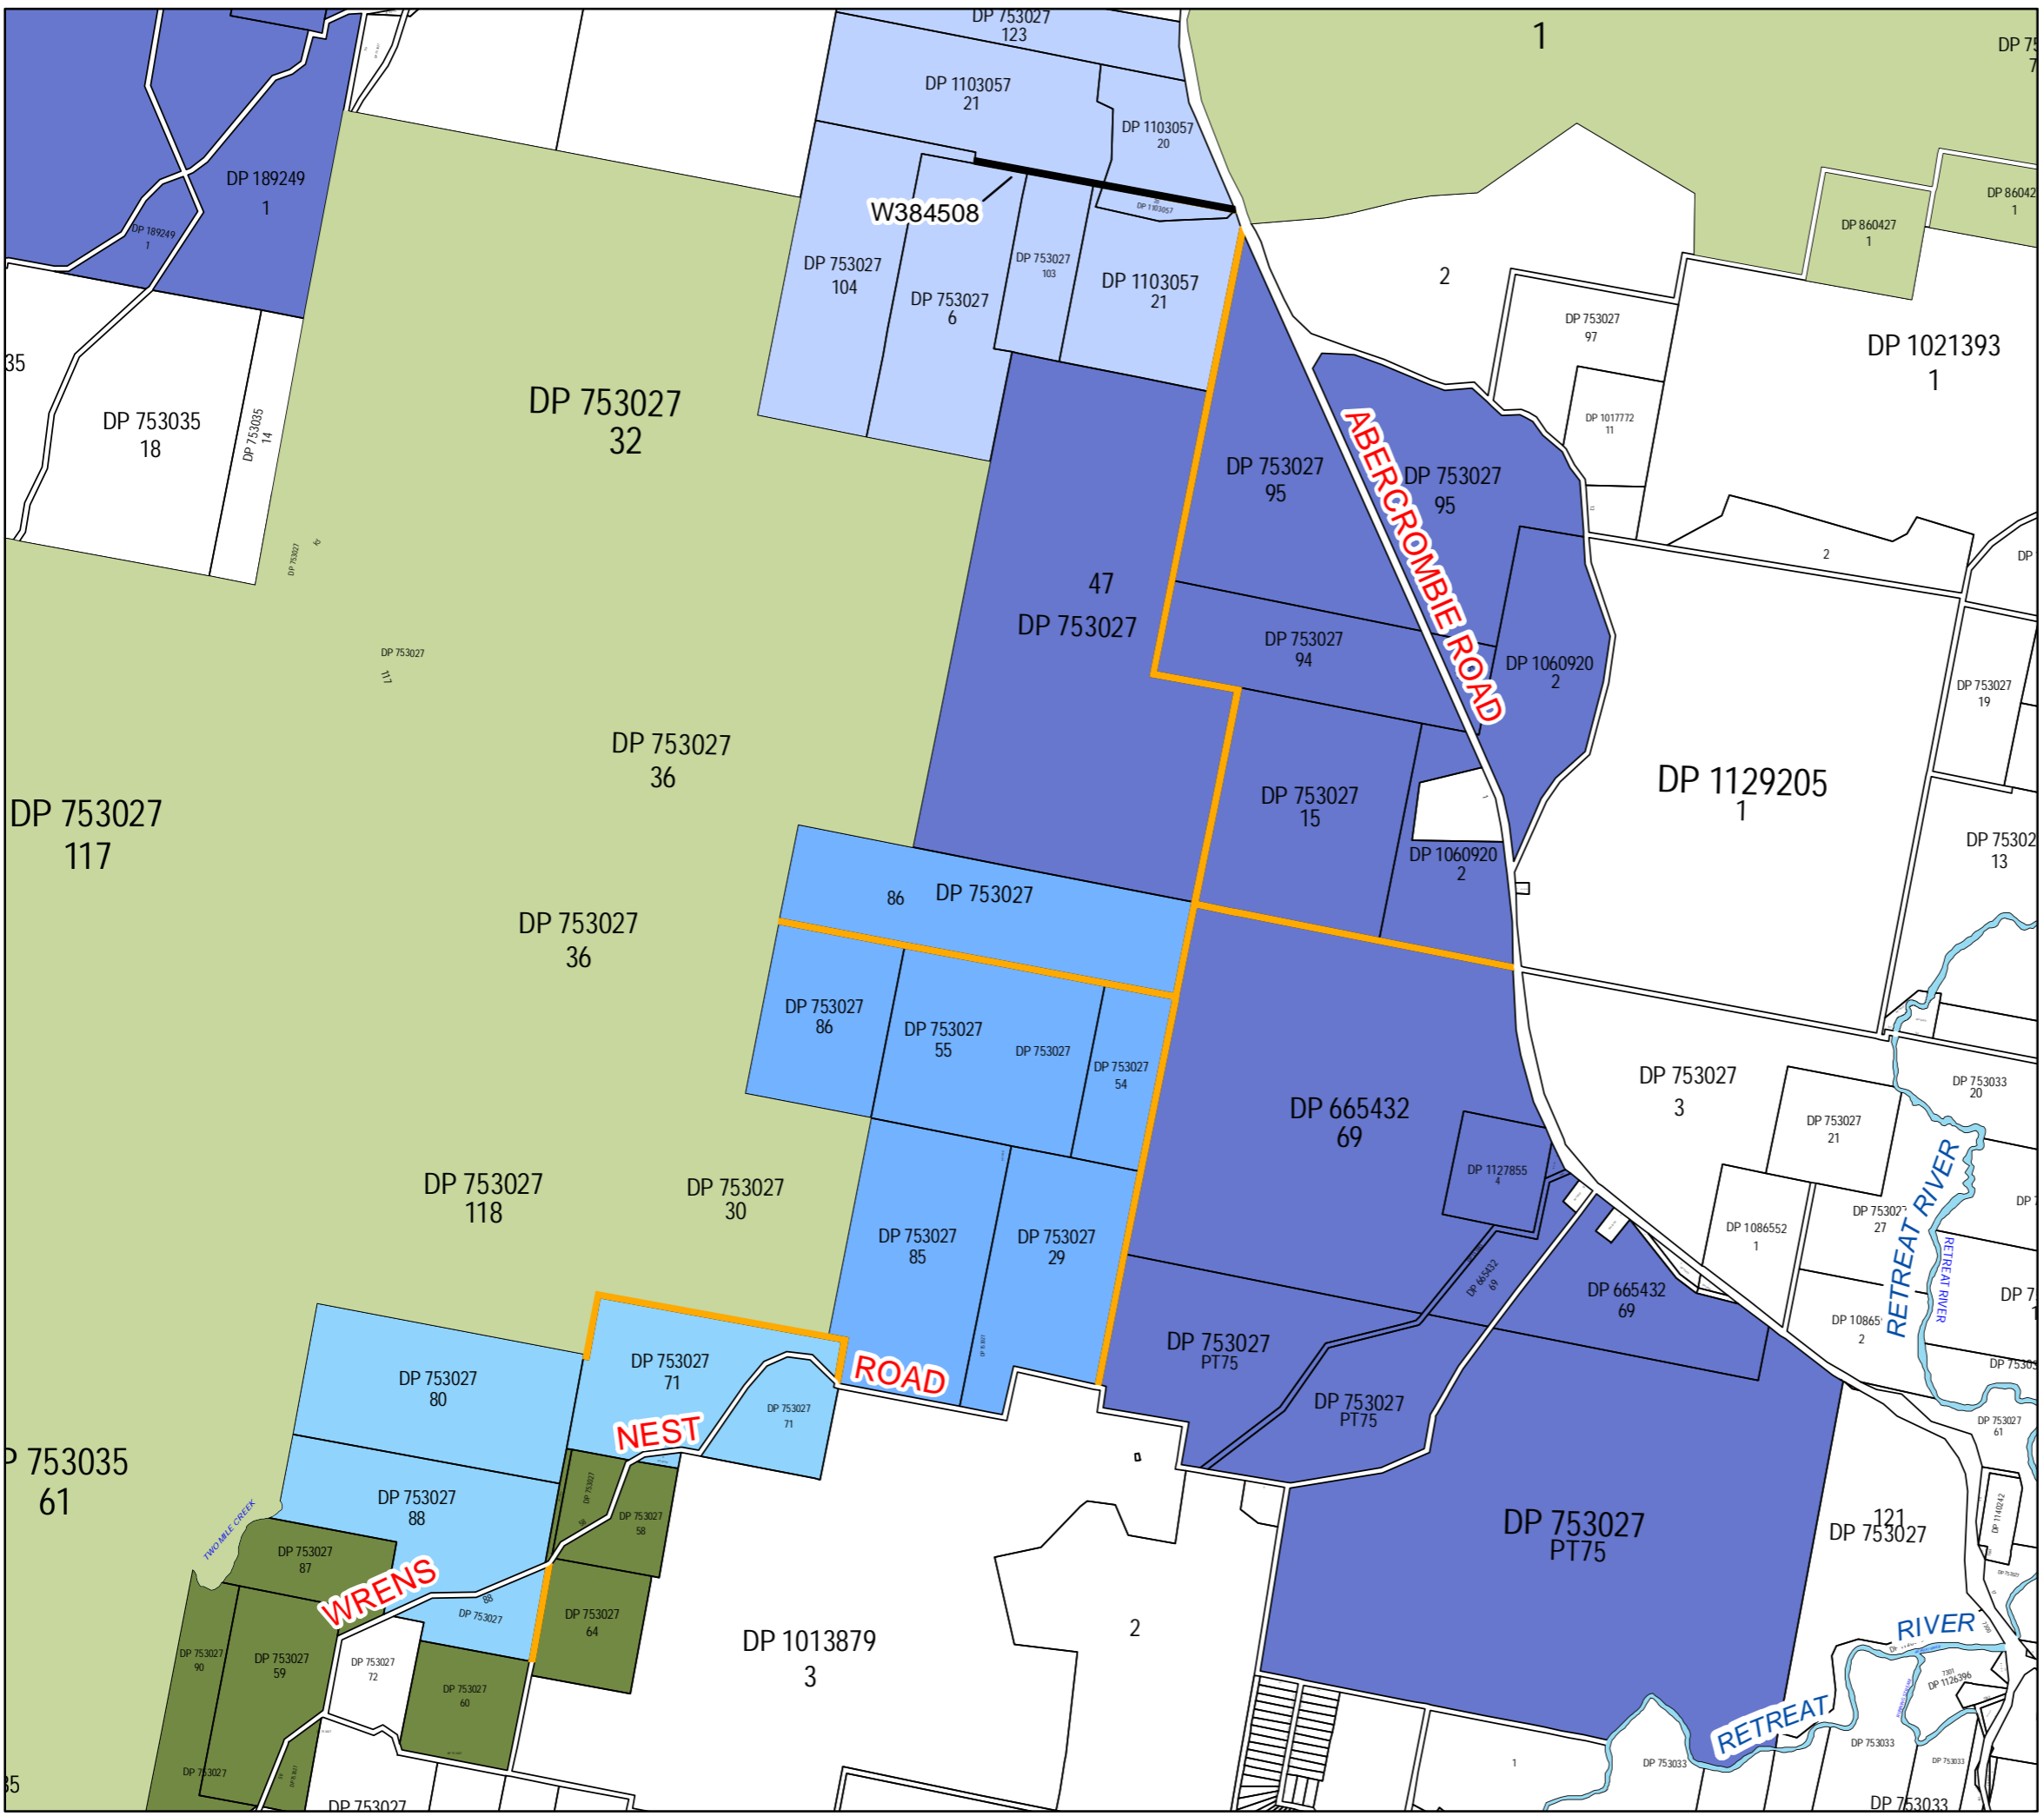

# Proposed Closure of Crown Roads

**LGA:** OBERON  
**LOCALITY :** PORTERS RETREAT  
**PARISH :** GARRYNIAN  
**COUNTY :** GEORGIANA

**Legend**

- REMOLX PTY LTD
- REMOLX PTY LTD
- REMOLX PTY LTD
- REMOLX PTY LTD
- ROBERT PERCIVAL CAMPBELL
- ROAD CLOSURE APPLICATION
- PROPOSED ROAD CLOSURES
- VULCAN STATE FOREST

Disclaimer:  
The information contained in this map has been provided in good faith. Whilst all effort has been made to ensure the accuracy and completeness of this information, the data providers take no responsibility for errors or omissions nor any loss or damage that may result from the use of this information.  
Copyright: Crown Lands, 2011